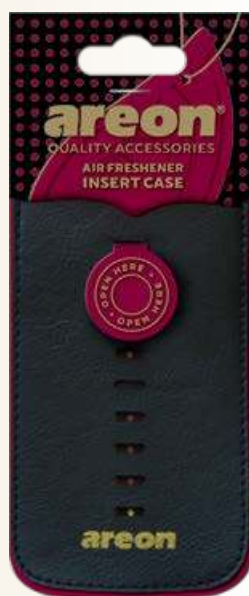

AREON GREEN

The natural aroma of essential oils will bring the freshness of nature in your daily life

IC01. Insert case
BARCODE: 3800034972758